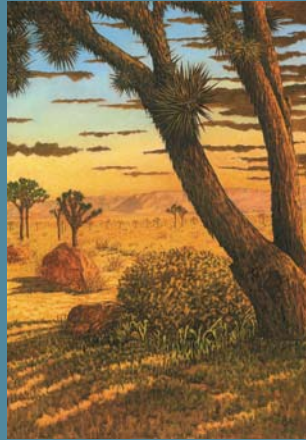

Flat Head Creek, Wilsall, MT, Oil 36" x 42"

Late Afternoon in Joshua Tree, Oil 16" x 11"

Gunnison in Low Light, Oil 20" x 24"

McKENNA

ABBOTT

VAN RIJN

Painted Journeys

In Search of the Sublime